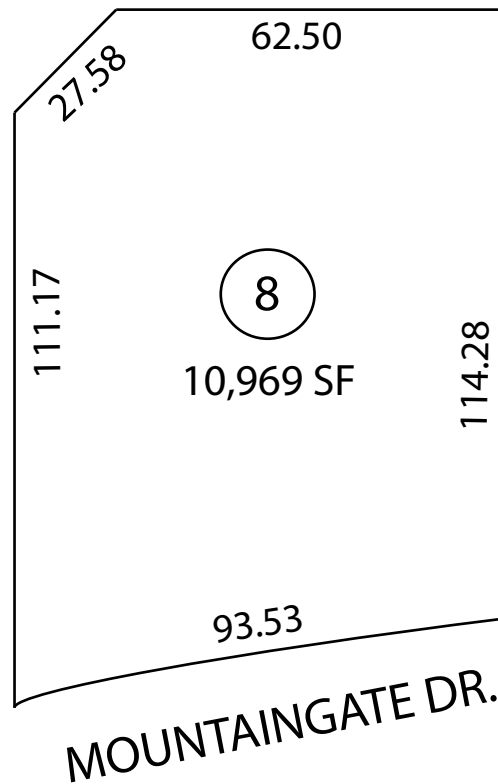

340 MOUNTAINGATE DRIVE
SPRINGFIELD, OREGON

LOT 8

MOUNTAINGATE SUBDIVISION

LOT SOLD WITH BUILDING PACKAGE, NOT INDIVIDUALLY

CCB# 49169

Anslow & DeGeneault

SIGNATURE HOMES
1953 Garden Avenue, Eugene, Oregon 97403