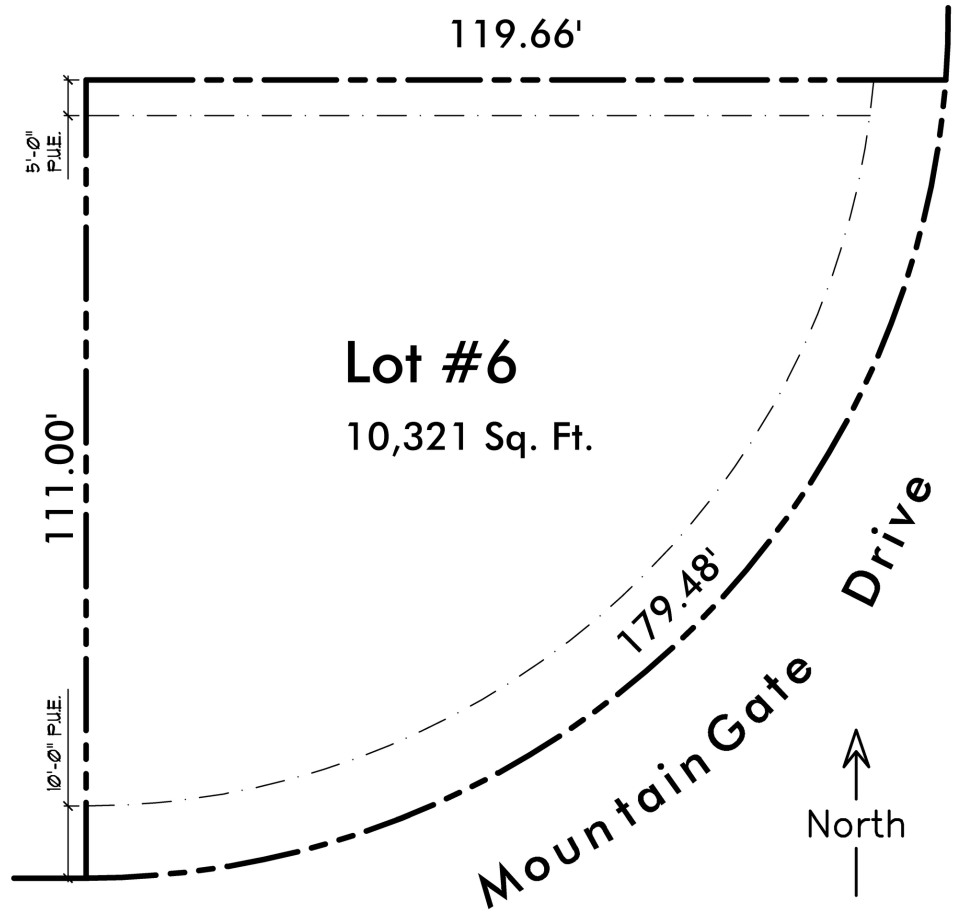

MountainGate - Lot #6

320 MountainGate Drive
Springfield, OR

Price: **\$89,900**

Subdivision Features:

- * Springfield's Premier Hillside Community
- * Wonderful Valley Views
- * Convenient, located near major shopping areas.
- * K-12 Schools - Ridgeview Elementary, Agnes Stewart Middle, Thurston High.
- * Protected by CC&Rs and Home Owner's Association

Vicinity Map

Lacey May Epley
 Broker
 541-228-0337
 brokerlaceymay@gmail.com