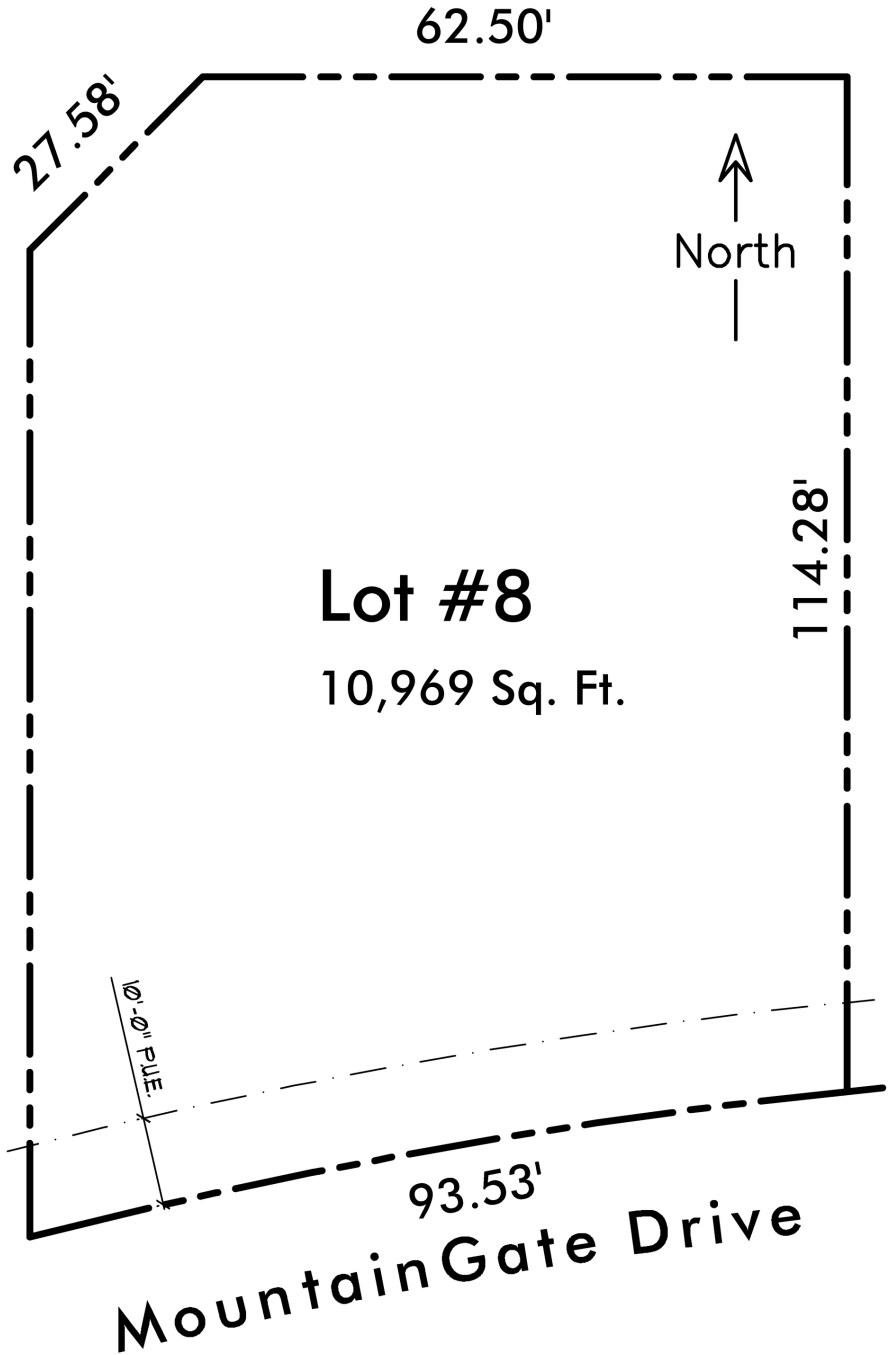

MountainGate - Lot #8

340 MountainGate Drive
Springfield, OR

Price: **\$104,900**

Subdivision Features:

- * Springfield's Premier Hillside Community
- * Wonderful Valley Views
- * Convenient, located near major shopping areas.
- * K-12 Schools - Ridgeview Elementary, Agnes Stewart Middle, Thurston High.
- * Protected by CC&Rs and Home Owner's Association