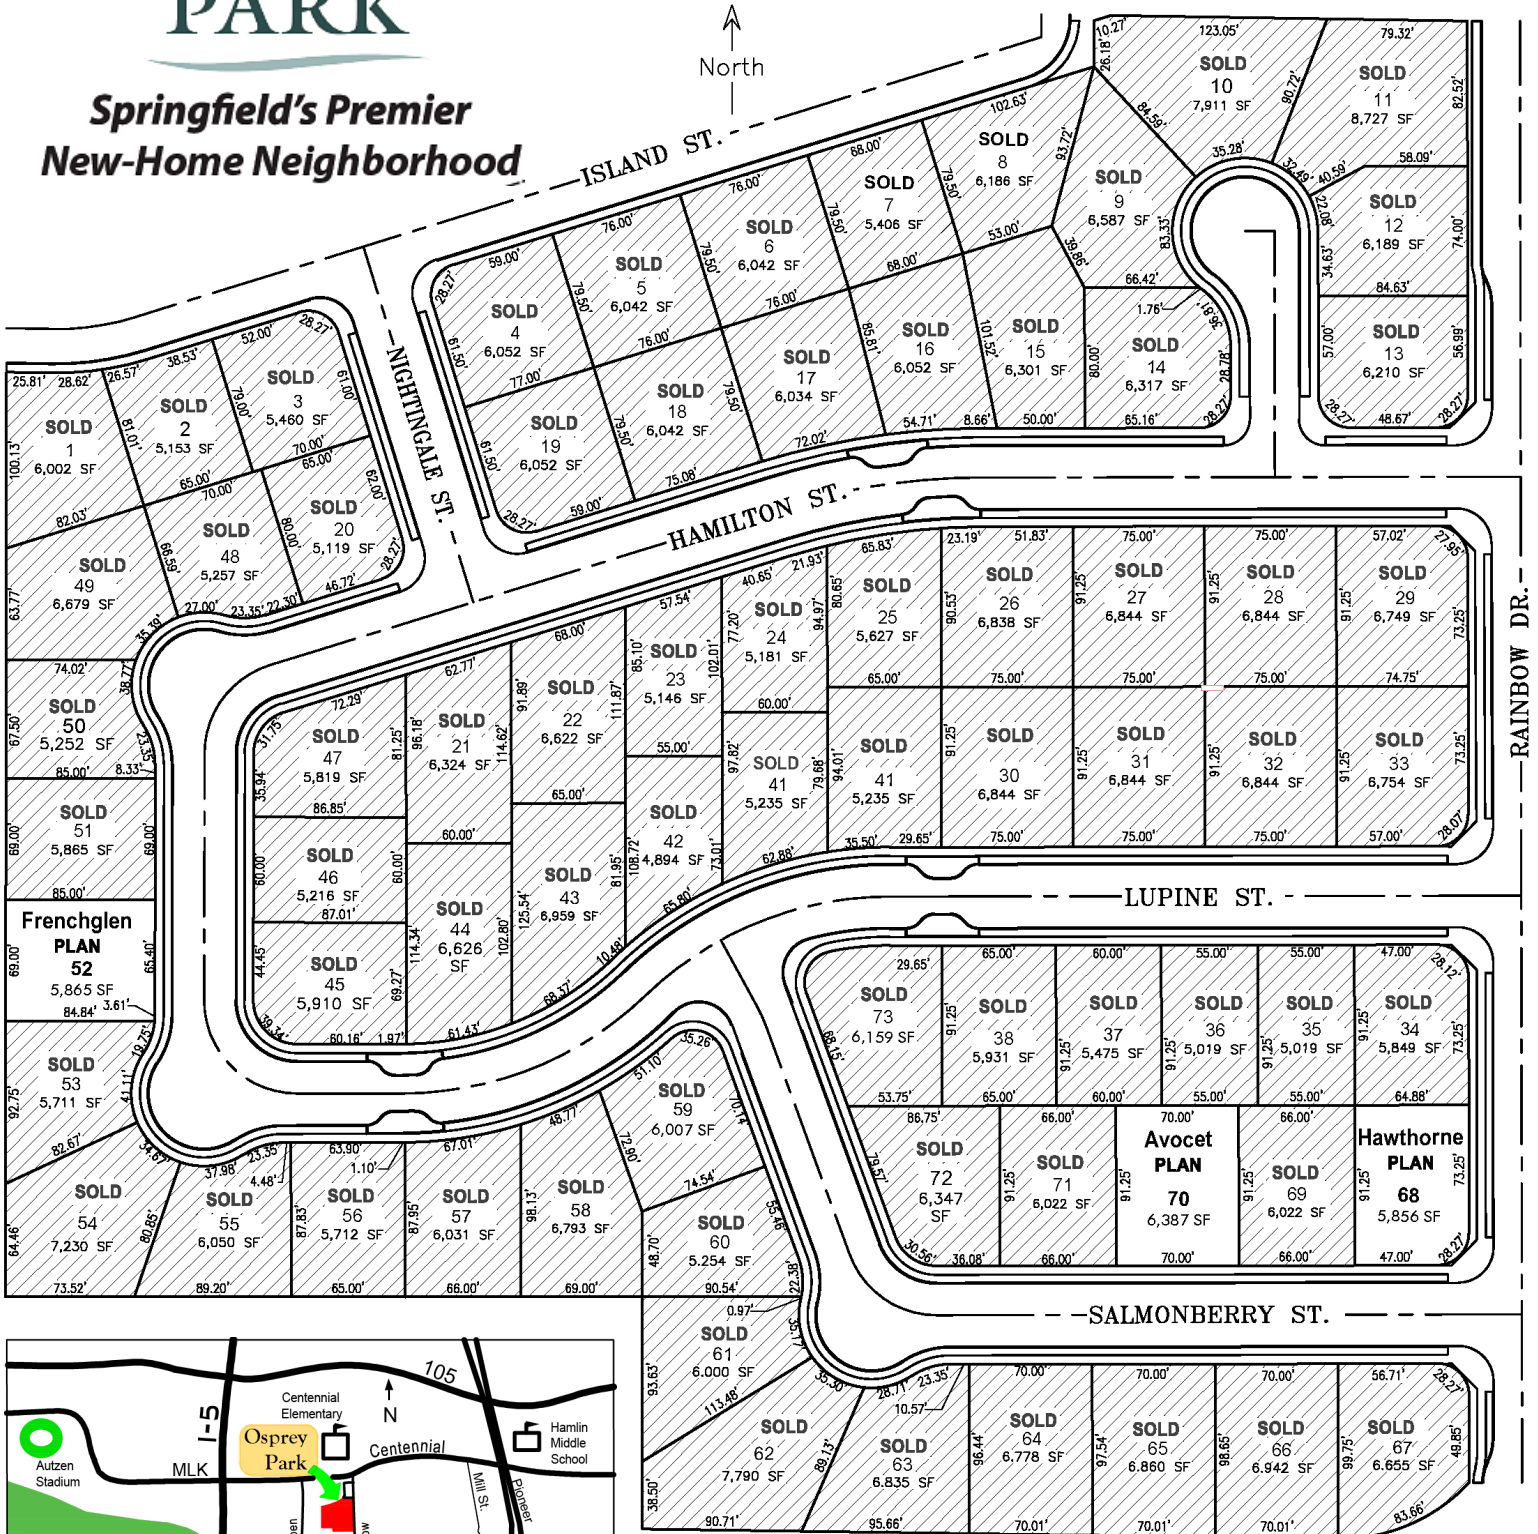

01 - 18 - 23

Anslow & DeGeneault

SIGNATURE HOMES

1953 Garden Avenue, Eugene OR 97403

OSPREY PARK

Springfield's Premier
New-Home Neighborhood

Anslow & DeGeneault

SIGNATURE HOMES

1953 Garden Avenue, Eugene OR 97403

Phone: 541-484-0070
Fax: 541-687-0646
CCB#: 49169
E-mail: allen@adhomes.com
Website: www.adhomes.com