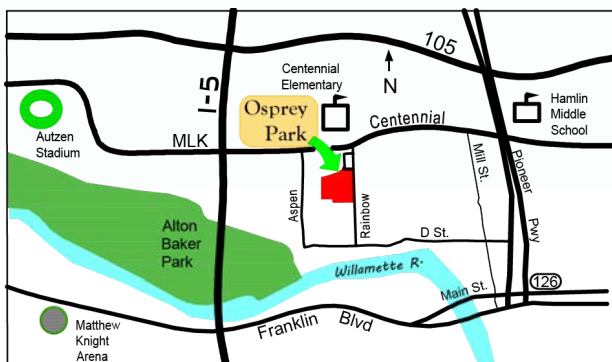

11 - 05 - 21

Anslow & DeGeneault

SIGNATURE HOMES

1953 Garden Avenue, Eugene OR 97403

**Springfield's Premier
New-Home Neighborhood**

Vicinity Map

Anslow & DeGeneault

SIGNATURE HOMES