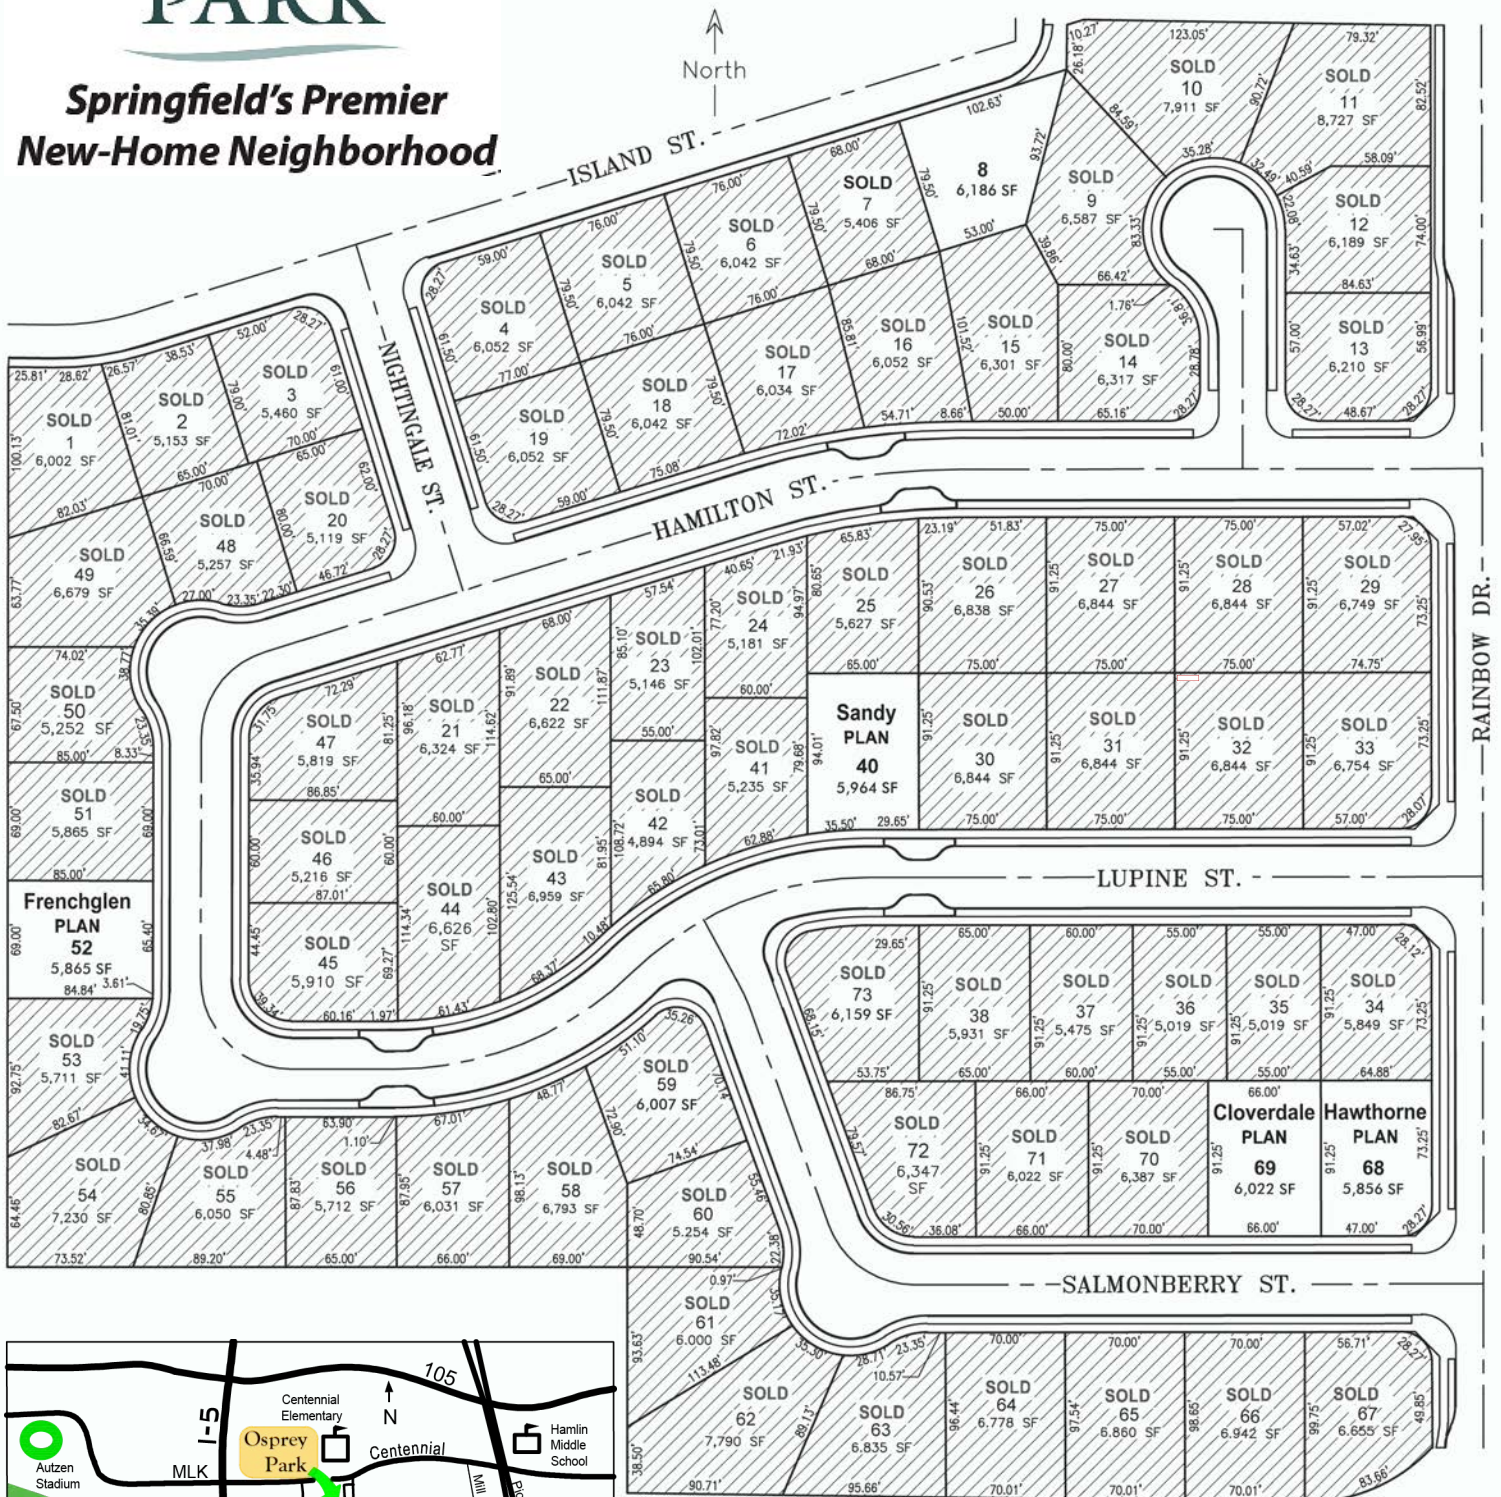

11 - 05 - 21

Anslow & DeGeneault

SIGNATURE HOMES

1953 Garden Avenue, Eugene OR 97403

**Springfield's Premier
New-Home Neighborhood**

Vicinity Map

Anslow & DeGeneault

SIGNATURE HOMES